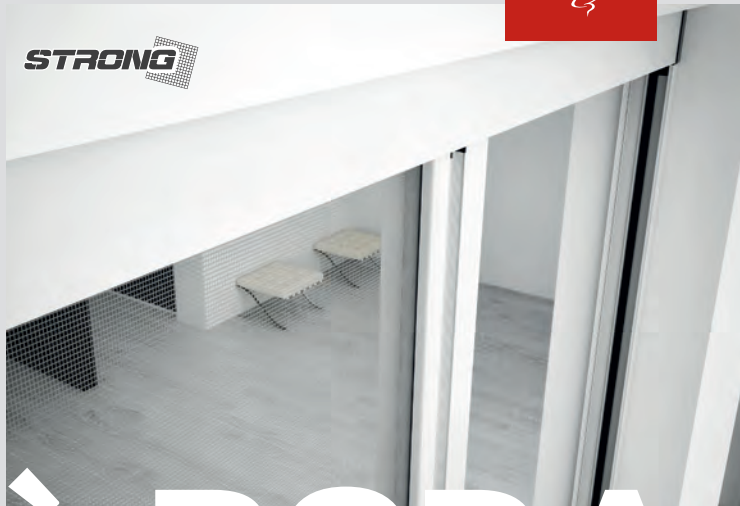

Visita il sito mvline.it per saperne di più e conoscere tutte le zanzariere a catalogo.

Visit our website mvline.it to learn more and discover our flycreens catalogue.

STRONG

Ora c'è BORA.

— Tutto il meglio di una zanzariera.

Adatta per porte-finestre fino a 180 cm di larghezza, BORA è una zanzariera a scorrimento laterale davvero speciale, perché consente una maggiore resistenza della rete al vento forte, evitando problemi di ricollocamento del telo.

La nuova rete nera Strong, fornita di serie, oltre a garantire un'ottima visibilità al pari della rete in fibra di vetro tradizionale, presenta una maggiore resistenza agli strappi ed un'elevata capacità di tensione.

L'apertura è agevole e lo scorrimento può essere arrestato ovunque, con la libertà per l'utente di gestire l'ampiezza del passaggio.

L'attraversamento è privo di problemi, grazie alla guida a pavimento particolarmente sottile: meno di 2 millimetri di spessore.

Grazie ad un sistema di aggancio, l'eventuale asportazione della zanzariera è molto rapida: BORA potrà essere conservata in caso di inutilizzo prolungato. Contattaci per conoscere il rivenditore più vicino!